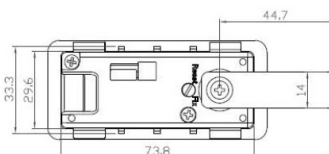

PRODUCT SHEET

Description:

Combi. Cam Lock M237,4-Digit,RH,180DG,Ext.Cam Pin,"Public or Privat", Setting By Switch Button, w/Master Key & Decoding, Function, Black ABS Housing, Zamak Cylinder, Straight Cam, No. 7, CE:45mm, Master Key Code D001

Item number:

14.08.600-5

Units	Box	Carton	HS Code	Barcode
Pcs.	25	50	8301300000	
				5704866468244

Panel thickness: 1mm

drilling template for metal panel:

Right hand

Left hand

SISO A/S