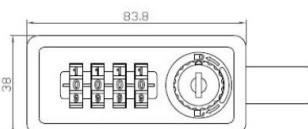

PRODUCT SHEET

Description:

Combi. Cam Lock M237,4-Digit,RH,180DG,Ext.Cam Pin,"Public or Privat", Setting By Switch Button, w/Master Key & Decoding, Function, Black ABS Housing, Zamak Cylinder, Straight Cam, No. 7, CE:45mm, Master Key Code D001

Item number:

14.08.600-5

Units	Box	Carton	HS Code	Barcode
Pcs.	25	50	8301300000	
				5704866468244

Panel thickness: 1mm

drilling template for metal panel:

Right hand

Left hand

SISO A/S